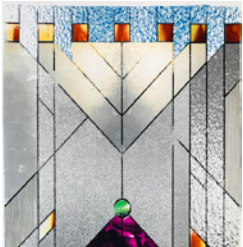

## The Beena and Steven Levy Stained Glass Window Collection

Limited-edition fine art screen prints collection signed and numbered by Artist Lev Gal Wertman

**A**

All that He Had Made

**B**

Shabbat Queen

**C**

Let There be Light

**D**

Luminaries

**E**

Heaven and Earth

**F**

Family

**G**

Fruit, Tree and Vegetation

**H**

Separate Water from Water

**I**

Birds and Land Living  
Creatures

**J**

Signs to Mark, Sacred Times

**K**