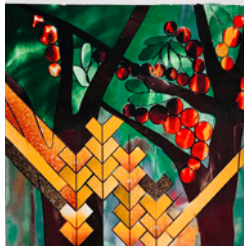

## The Beena and Steven Levy Stained Glass Window Collection

Limited-edition fine art screen prints collection signed and numbered by Artist Lev Gal Wertman

**A**

All that He Had Made

**B**

Shabbat Queen

**C**

Let There be Light

**D**

Luminaries

**E**

Heaven and Earth

**F**

Family

**G**

Fruit, Tree and Vegetation

**H**

Separate Water from Water

**I**

Birds and Land Living  
Creatures

**J**

Signs to Mark, Sacred Times

**K**