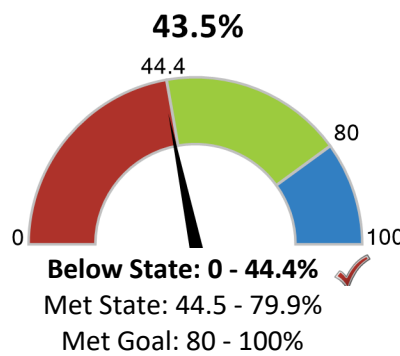

Math

Are students at risk?

Students that were absent for 10% or more of days enrolled