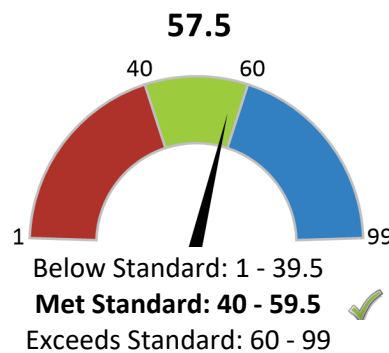

Chronic Absenteeism

How does student growth compare to other students?

Median Student Growth Percentile

Each student gets a **student growth percentile** from 1 to 99 for English (4th to 8th grade) and Math (4th to 7th grade) that explains their progress compared to students who had similar test scores in the past.

If the student growth percentiles for all students in the school are ordered from smallest to largest, the **median student growth percentile** is the percentile in the middle of that list.

English Language Arts