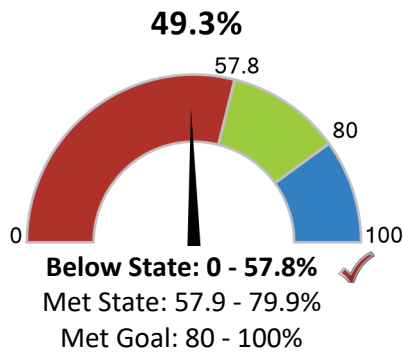

West Amwell Township School

2018-2019

County: Hunterdon
District: South Hunterdon Regional School District
Principal: Mr. David Miller
1417 Rt 179
Lambertville, NJ 08530
<http://was.shrsd.org/>
609-397-0819

Total students: **226**

- Economically Disadvantaged: **13.7%**
- Students with Disabilities: **19.5%**
- English Learners: **3.5%**
- Grades offered: **KG-06**
- Student to Teacher Ratio: **8:1**
- Teacher Average Experience (years): **10.0**

School Highlights Reported by the District

- Problem-solving, creativity, teamwork, interpersonal skills, and helping others are interwoven through the curricula
- Technology is part of each school day, with all students grades 2-6 utilizing 1:1 personal Chromebooks
- Parent involvement is an integral component of the West Amwell Township School

How did students perform on assessments?

Students that met or exceeded expectations on statewide assessments

English Language Arts