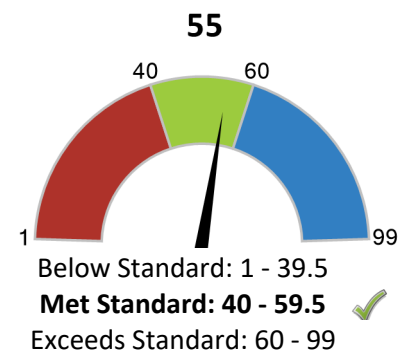

Math

How to use this report?

1. **Learn More** about this school by viewing the [detailed report](#) or by clicking any of the "🔍" icons on the page.
2. **Start Conversations** with school community members and ask questions. Use our [guides](#) for suggestions.
3. **Engage** with your school communities to identify where schools are doing well and where they can improve.

www.state.nj.us/education

www.njschooldata.org

reportcard@doe.nj.gov