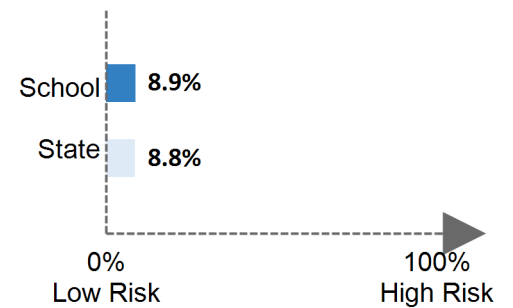

Chronic Absenteeism

How does student growth compare to other students?

Median Student Growth Percentile

Each student gets a **student growth percentile** from 1 to 99 for English (4th to 8th grade) and Math (4th to 7th grade) that explains their progress compared to students who had similar test scores in the past.

If the student growth percentiles for all students in the school are ordered from smallest to largest, the **median student growth percentile** is the percentile in the middle of that list.