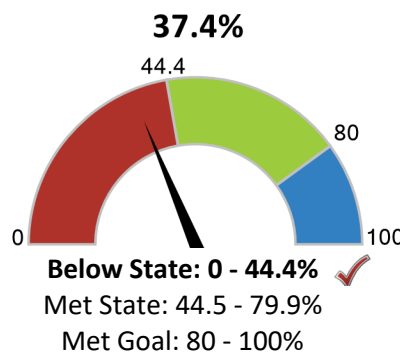

Math

Are students at risk?

Students that were absent for 10% or more of days enrolled