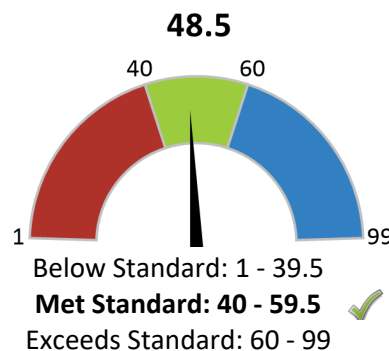

Chronic Absenteeism

How does student growth compare to other students?

Median Student Growth Percentile

Each student gets a **student growth percentile** from 1 to 99 for English (4th to 8th grade) and Math (4th to 7th grade) that explains their progress compared to students who had similar test scores in the past.

If the student growth percentiles for all students in the school are ordered from smallest to largest, the **median student growth percentile** is the percentile in the middle of that list.

English Language Arts