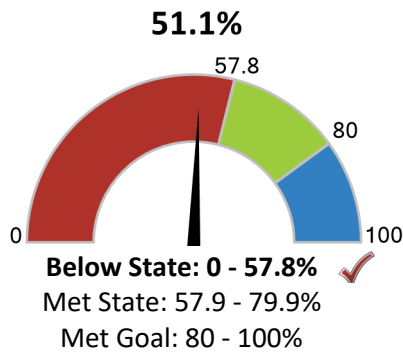

Lambertville Public School

2018-2019

County: Hunterdon
District: South Hunterdon Regional School District
Principal: Mrs. Wanda Quinones
200 N. Main
Lambertville, NJ 08530-3210
<http://lps.shrsd.org/>
609-397-0183

Total students: **232**

- Economically Disadvantaged: **42.7%**
- Students with Disabilities: **25.0%**
- English Learners: **17.2%**
- Grades offered: **PK-06**
- Student to Teacher Ratio: **6:1**
- Teacher Average Experience (years): **9.1**

School Highlights Reported by the District

- Problem-solving, creativity, teamwork, interpersonal skills, and helping others are interwoven through the curricula
- Technology is part of each school day, with all students grades 2-6 utilizing 1:1 personal Chromebooks
- Parent involvement is an integral component of the Lambertville Public School

How did students perform on assessments?

Students that met or exceeded expectations on statewide assessments

English Language Arts