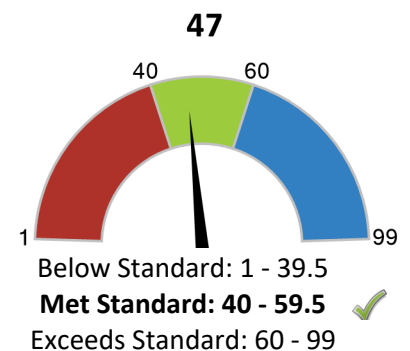

Math

How to use this report?

1. **Learn More** about this school by viewing the [detailed report](#) or by clicking any of the "🔍" icons on the page.
2. **Start Conversations** with school community members and ask questions. Use our [guides](#) for suggestions.
3. **Engage** with your school communities to identify where schools are doing well and where they can improve.

www.state.nj.us/education

www.njschooldata.org

reportcard@doe.nj.gov